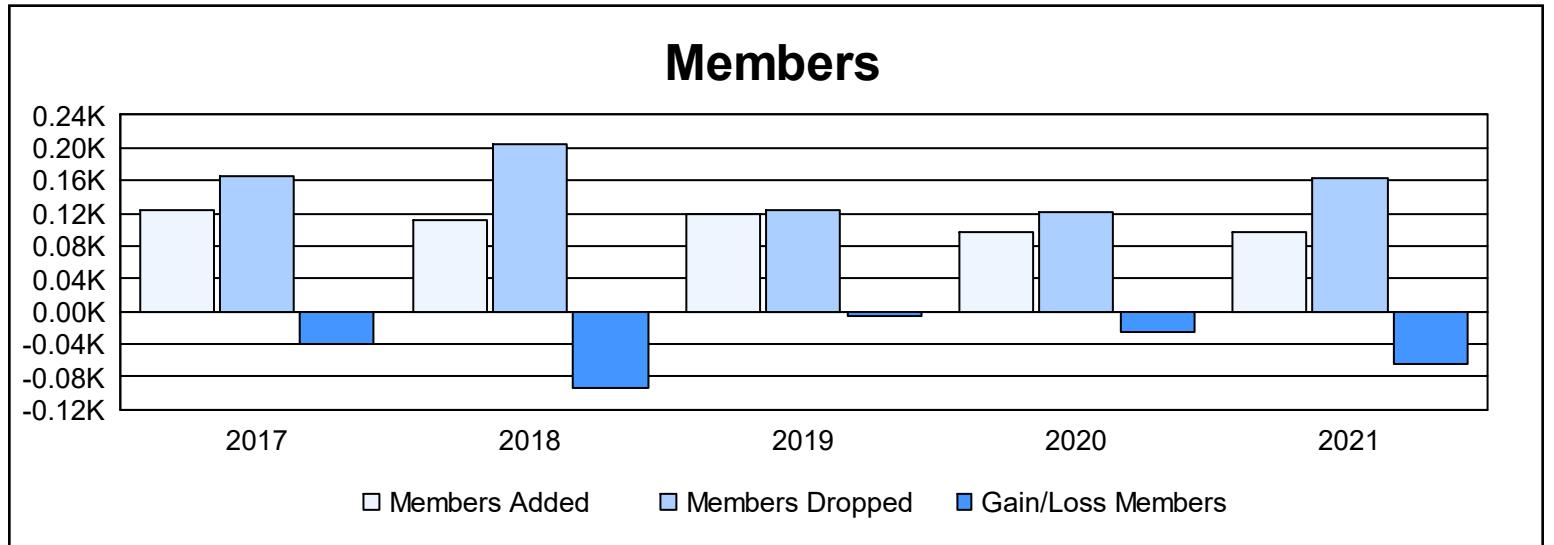

Year	New Clubs	Dropped Clubs	Gain/ Loss Clubs	New Members	Charter Members	Reinstate Members	Transfer Members	Total Member Added	Total Members Dropped	Gain/ Loss Members
2016-2017	0	3	-3	113	1	7	4	125	165	-40
2017-2018	0	3	-3	97	0	2	12	111	204	-93
2018-2019	0	0	0	100	1	14	4	119	124	-5
2019-2020	0	0	0	84	0	7	5	96	121	-25
2020-2021	0	1	-1	61	0	12	24	97	162	-65
<b>Average</b>	<b>0</b>	<b>1</b>	<b>-1</b>	<b>91</b>	<b>0</b>	<b>8</b>	<b>10</b>	<b>110</b>	<b>155</b>	<b>-46</b>

### Membership Composition June 2021 Cumulative