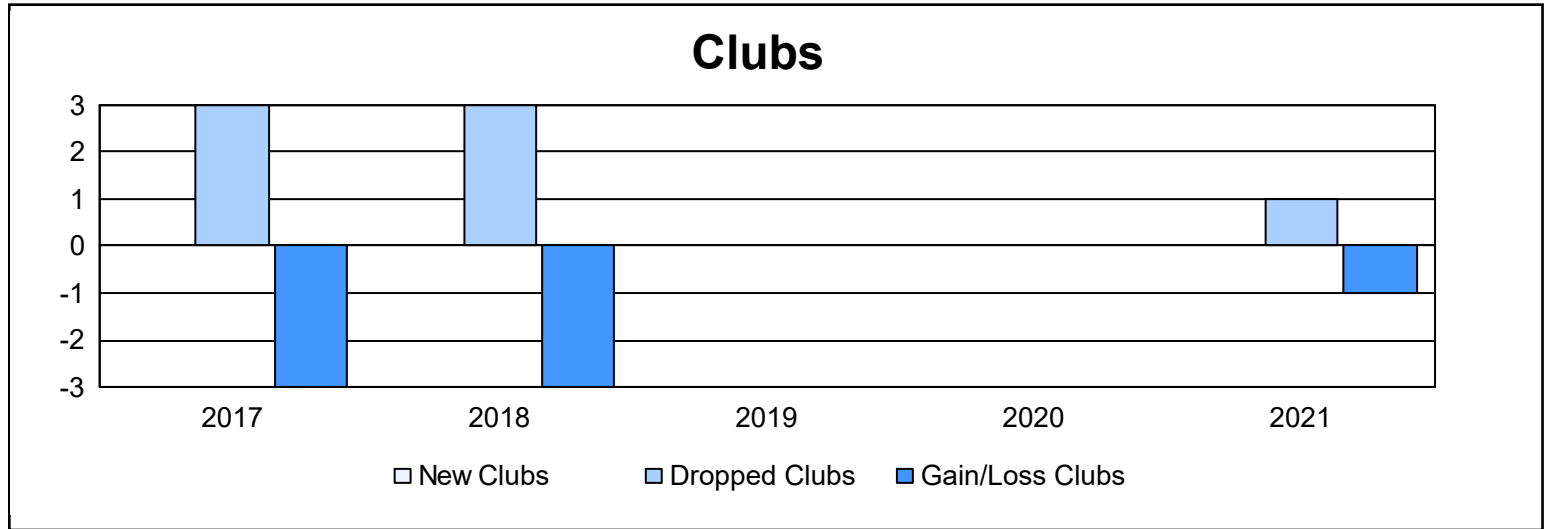

Year	New Clubs	Dropped Clubs	Gain/ Loss Clubs	New Members	Charter Members	Reinstate Members	Transfer Members	Total Member Added	Total Members Dropped	Gain/ Loss Members
2016-2017	0	3	-3	113	1	7	4	125	165	-40
2017-2018	0	3	-3	97	0	2	12	111	204	-93
2018-2019	0	0	0	100	1	14	4	119	124	-5
2019-2020	0	0	0	84	0	7	5	96	121	-25
2020-2021	0	1	-1	61	0	12	24	97	162	-65
<b>Average</b>	<b>0</b>	<b>1</b>	<b>-1</b>	<b>91</b>	<b>0</b>	<b>8</b>	<b>10</b>	<b>110</b>	<b>155</b>	<b>-46</b>

### Membership Composition June 2021 Cumulative